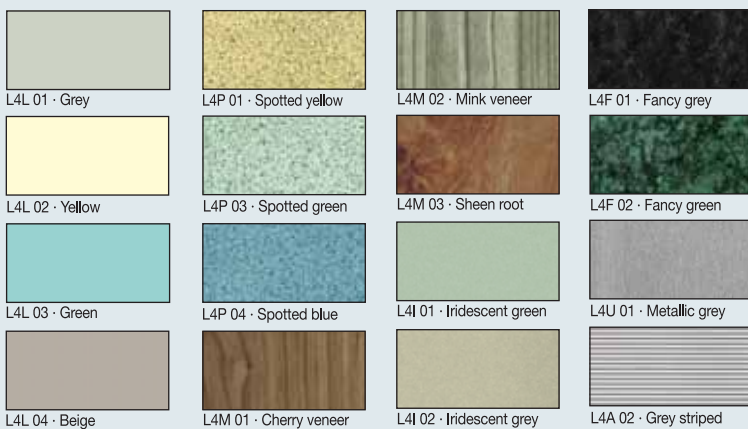

elegance

NEW
ORONA tds™

Features

Optional

Car Walls	Ceilings - Lighting	Control Panel	Handrails, Floors and Trims
<ul style="list-style-type: none"> · Compact laminate panels · Mirror on any wall Mirror quality: <ul style="list-style-type: none"> - White - Smoked · Aluminium trimmings and skirting: <ul style="list-style-type: none"> - Dark lacquered finish - Anodised stainless finish 	<ul style="list-style-type: none"> · Stainless steel ceiling · Convex lighting panel: <ul style="list-style-type: none"> - Polycarbonate - Solid polycarbonate - Glass · Modular lighting panel: <ul style="list-style-type: none"> - Polycarbonate - Solid polycarbonate - Glass · Polycarbonate concave lighting panel · Asymmetrical lighting panels: <ul style="list-style-type: none"> - Polycarbonate - Solid polycarbonate - Glass 	<ul style="list-style-type: none"> · Stainless steel panel · Aluminium trimmings: <ul style="list-style-type: none"> - Dark lacquered finish - Anodised stainless finish · Orona pushbuttons: <ul style="list-style-type: none"> - Without Braille marks - With Braille marks · Indicators: <ul style="list-style-type: none"> - 7-segment display - Dot matrix display - Liquid crystal display 	<ul style="list-style-type: none"> · Handrails: <ul style="list-style-type: none"> - Curved steel tube - Stainless steel · Floor: <ul style="list-style-type: none"> - PVC - PVH High - Rubber - Prepared for granite covering · Stainless steel trims for frames, doors, ceiling and control panel: <ul style="list-style-type: none"> - Hairline stainless steel (430) - Hairline stainless steel (304) - Elephant skin finish - Linen finish

Finishes

Car Walls

Laminates

Floors

PVC

PVC 01 · Black

PVC 02 · Grey

PVH High

PVH 01 · Black

PVH 02 · Grey

Rubber

CAU 01 · Grey

CAU 02 · Maroon

CAU 03 · Blue

CAU 04 · Green