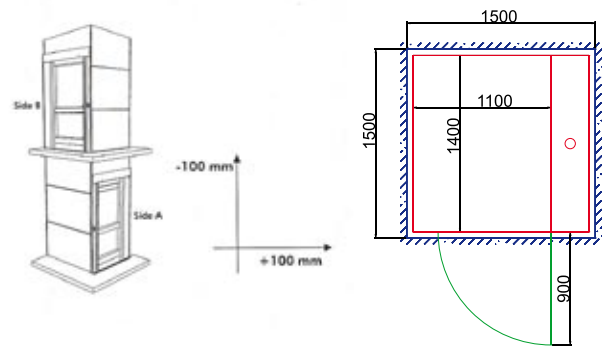

Kiedy potrzebujesz platformy
o mniejszych wymiarach

När Du behöver en mindre hiss

1. Cut out size 1200x1350 mm*
Platform size 800x1250 mm

2. Cut out size 1400x1400 mm
Platform size 1000x1300 mm

3. Cut out size 1300x1600 mm**
Platform size 900x1500 mm

4. Cut out size 1500x1500 mm
Platform size 1100x1400 mm

The semi-standard platform lifts are not intended for outdoor installations.
 * External door closer. Not according to EC standard in public buildings
 ** Possible as A7000

Semi-standard dimensions Cibes A5000 – CLEAR DOOR OPENING WIDTH						
		AL3/AL4	A1	A1/A4 Gates	A2	E160
1. Cut out size 1200x1350*	Side A/C	700	700	700	-	700
	Side B	800	750	750	-	750
2. Cut out size 1300x1600	Side A/C	800	800	800	-	800
	Side B	1050	900	900	900	1000
3. Cut out size 1400x1400	Side A/C	900	900	900	900	900
	Side B	850	800	800	-	800
4. Cut out size 1500x1500	Side A/C	900	900	900	900	900
	Side B	950	900	900	-	900