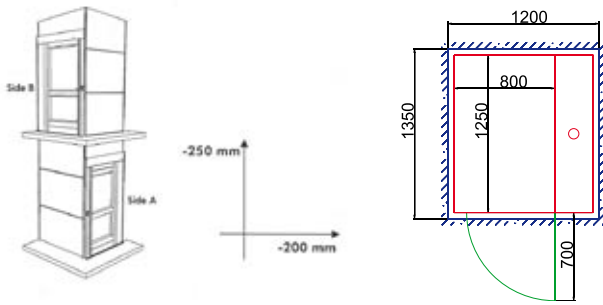

Kiedy potrzebujesz platformy
o mniejszych wymiarach

När Du behöver en mindre hiss

1. Cut out size 1200x1350 mm*
Platform size 800x1250 mm

2. Cut out size 1400x1400 mm
Platform size 1000x1300 mm

3. Cut out size 1300x1600 mm**
Platform size 900x1500 mm

4. Cut out size 1500x1500 mm
Platform size 1100x1400 mm

The semi-standard platform lifts are not intended for outdoor installations.
 * External door closer. Not according to EC standard in public buildings
 ** Possible as A7000

Semi-standard dimensions Cibes A5000 – CLEAR DOOR OPENING WIDTH						
		AL3/AL4	A1	A1/A4 Gates	A2	E160
1. Cut out size 1200x1350*	Side A/C	700	700	700	-	700
	Side B	800	750	750	-	750
2. Cut out size 1300x1600	Side A/C	800	800	800	-	800
	Side B	1050	900	900	900	1000
3. Cut out size 1400x1400	Side A/C	900	900	900	900	900
	Side B	850	800	800	-	800
4. Cut out size 1500x1500	Side A/C	900	900	900	900	900
	Side B	950	900	900	-	900