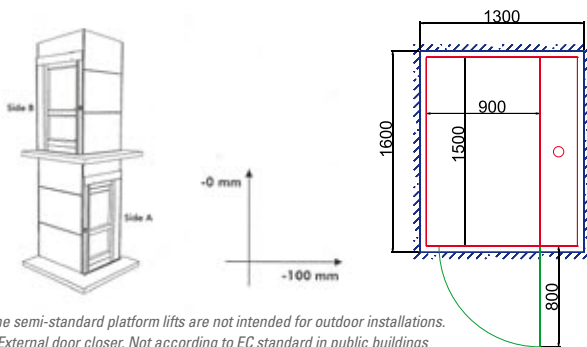

Kiedy potrzebujesz platformy
o mniejszych wymiarach

När Du behöver en mindre hiss

1. Cut out size 1200x1350 mm*
Platform size 800x1250 mm

2. Cut out size 1400x1400 mm
Platform size 1000x1300 mm

3. Cut out size 1300x1600 mm**
Platform size 900x1500 mm

4. Cut out size 1500x1500 mm
Platform size 1100x1400 mm

The semi-standard platform lifts are not intended for outdoor installations.
 * External door closer. Not according to EC standard in public buildings
 ** Possible as A7000

Semi-standard dimensions Cibes A5000 – CLEAR DOOR OPENING WIDTH						
		AL3/AL4	A1	A1/A4 Gates	A2	E160
1. Cut out size 1200x1350*	Side A/C	700	700	700	-	700
	Side B	800	750	750	-	750
2. Cut out size 1300x1600	Side A/C	800	800	800	-	800
	Side B	1050	900	900	900	1000
3. Cut out size 1400x1400	Side A/C	900	900	900	900	900
	Side B	850	800	800	-	800
4. Cut out size 1500x1500	Side A/C	900	900	900	900	900
	Side B	950	900	900	-	900