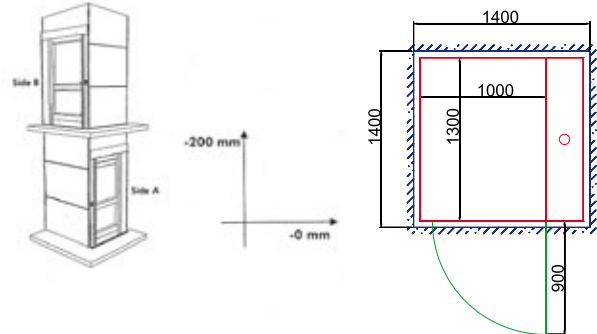

Kiedy potrzebujesz platformy
o mniejszych wymiarach

När Du behöver en mindre hiss

1. Cut out size 1200x1350 mm*
Platform size 800x1250 mm

2. Cut out size 1400x1400 mm
Platform size 1000x1300 mm

3. Cut out size 1300x1600 mm**
Platform size 900x1500 mm

4. Cut out size 1500x1500 mm
Platform size 1100x1400 mm

The semi-standard platform lifts are not intended for outdoor installations.
 * External door closer. Not according to EC standard in public buildings
 ** Possible as A7000

Semi-standard dimensions Cibes A5000 – CLEAR DOOR OPENING WIDTH						
		AL3/AL4	A1	A1/A4 Gates	A2	E160
1. Cut out size 1200x1350*	Side A/C	700	700	700	-	700
	Side B	800	750	750	-	750
2. Cut out size 1300x1600	Side A/C	800	800	800	-	800
	Side B	1050	900	900	900	1000
3. Cut out size 1400x1400	Side A/C	900	900	900	900	900
	Side B	850	800	800	-	800
4. Cut out size 1500x1500	Side A/C	900	900	900	900	900
	Side B	950	900	900	-	900